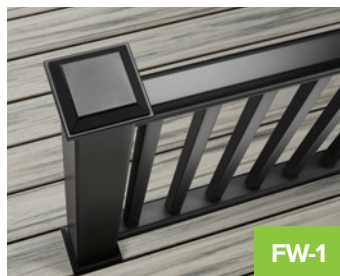

FOGGY WHARF

FW-1
PAGE 75