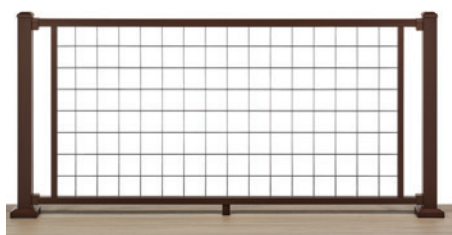

BISCAYNE

Trex Transcend® Lineage™

1 CHOOSE A BOARD PROFILE

Grooved edge

For use with our **hidden fasteners** to create a smooth, screw-free deck surface. See page 115.

RECOMMENDED

Square edge

Best for borders, stair risers and cocktail rail applications.

BISCAYNE DECK BOARD PROFILES

	Dimensions	Lowe's SOS Item# (by the piece)	Lowe's SOS Model ID# (by the piece)	Lowe's SOS Item# (by the bundle: 48/Bundle)	Lowe's SOS Model ID# (by the bundle: 48/Bundle)	Description
1-in x 6-in Decking, Square Edge	1 x 6 x 16'	5175671	BC010616TLS01	5175675	BC010616TLS48	.94-in x 5.5-in x 16-ft Square Transcend Biscayne
	1 x 6 x 20'	5175669	BC010620TLS01	5175673	BC010620TLS48	.94-in x 5.5-in x 20-ft Square Transcend Biscayne
1-in x 6-in Decking, Grooved Edge	1 x 6 x 12'	5175681	BC010612TLG01	5175687	BC010612TLG48	.94-in x 5.5-in x 12-ft Grooved Transcend Biscayne
	1 x 6 x 16'	5175679	BC010616TLG01	5175685	BC010616TLG48	.94-in x 5.5-in x 16-ft Grooved Transcend Biscayne
	1 x 6 x 20'	5175677	BC010620TLG01	5175683	BC010620TLG48	.94-in x 5.5-in x 20-ft Grooved Transcend Biscayne
Fascia	1 x 8 x 12'	5175667	BC010812TLS01	–	–	.56-in x 7.25-in x 12-ft Transcend Fascia Biscayne
	1 x 12 x 12'	5175665	BC011212TLS01	–	–	.56-in x 11.375-in x 12-ft Transcend Fascia Biscayne

2 SELECT A RAILING LOOK

BC-2