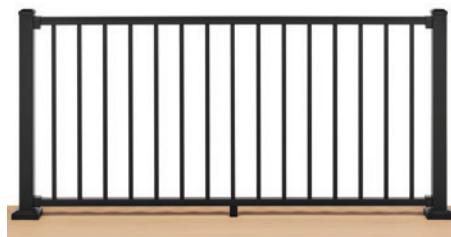

CARMEL

Trex Transcend® Lineage™

1 CHOOSE A BOARD PROFILE

For use with our **hidden fasteners** to create a smooth, screw-free deck surface. See page 115.

RECOMMENDED

Best for borders, stair risers and cocktail rail applications.

CARMEL DECK BOARD PROFILES

	Dimensions	Lowe's SOS Item# (by the piece)	Lowe's SOS Model ID# (by the piece)	Lowe's SOS Item# (by the bundle: 56/Bundle)	Lowe's SOS Model ID# (by the bundle: 56/Bundle)	Description
1-in x 6-in Decking, Square Edge	1 x 6 x 16'	5336279	CL010616TLS01	5336280	CL010616TLS48	.94-in x 5.5-in x 16-ft Square Transcend Carmel
	1 x 6 x 20'	5336281	CL010620TLS01	5336282	CL010620TLS48	.94-in x 5.5-in x 20-ft Square Transcend Carmel
1-in x 6-in Decking, Grooved Edge	1 x 6 x 12'	5336287	CL010612TLG01	5336288	CL010612TLG48	.94-in x 5.5-in x 12-ft Grooved Transcend Carmel
	1 x 6 x 16'	5336289	CL010616TLG01	5336290	CL010616TLG48	.94-in x 5.5-in x 16-ft Grooved Transcend Carmel
	1 x 6 x 20'	5336291	CL010620TLG01	5336292	CL010620TLG48	.94-in x 5.5-in x 20-ft Grooved Transcend Carmel
Fascia	1 x 8 x 12'	5336275	CL010812TLS01	-	-	.56-in x 7.25-in x 12-ft Transcend Fascia Carmel
	1 x 12 x 12'	5336276	CL011212TLS01	-	-	.56-in x 11.375-in x 12-ft Transcend Fascia Carmel

2 SELECT A RAILING LOOK

CL-3