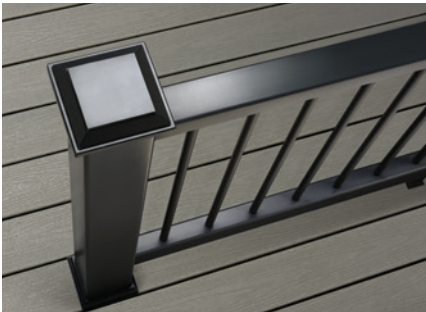

ON-SHELF LOOK

Charcoal Black composite posts and rails with round aluminum balusters in Charcoal Black

$ _____
per L.F.