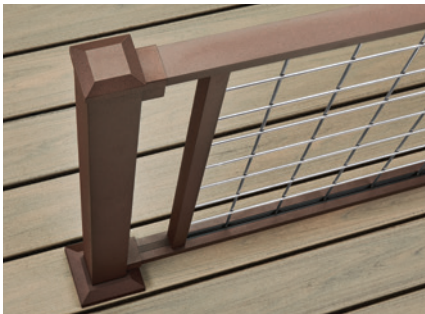

MESH RAILING LOOK

Bronze posts and rails with mesh infill panel

$ _____

per L.F.