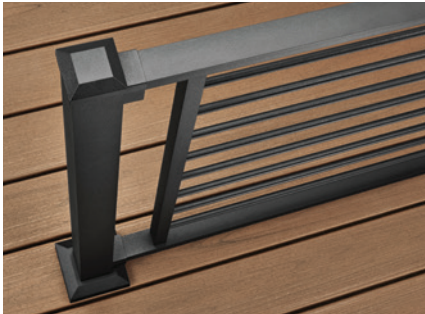

ROD RAIL LOOK

Charcoal Black posts, rails and rods

$ _____

per L.F.