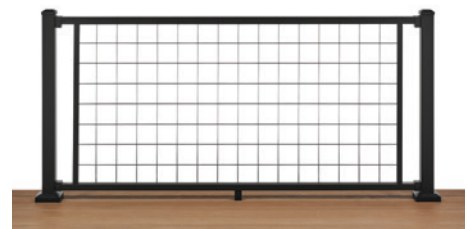

JASPER

Trex Transcend® Lineage™

1 CHOOSE A BOARD PROFILE

Grooved edge

For use with our **hidden fasteners** to create a smooth, screw-free deck surface. See page 115.

RECOMMENDED

Square edge

Best for borders, stair risers and cocktail rail applications.

JASPER DECK BOARD PROFILES

	Dimensions	Lowe's SOS Item# (by the piece)	Lowe's SOS Model ID# (by the piece)	Lowe's SOS Item# (by the bundle: 48/Bundle)	Lowe's SOS Model ID# (by the bundle: 48/Bundle)	Description
1-in x 6-in Decking, Square Edge	1 x 6 x 16'	5336283	JA010616TLS01	5336284	JA010616TLS48	.94-in x 5.5-in x 16-ft Square Transcend Jasper
	1 x 6 x 20'	5336285	JA010620TLS01	5336286	JA010620TLS48	.94-in x 5.5-in x 20-ft Square Transcend Jasper
1-in x 6-in Decking, Grooved Edge	1 x 6 x 12'	5336293	JA010612TLG01	5336294	JA010612TLG48	.94-in x 5.5-in x 12-ft Grooved Transcend Jasper
	1 x 6 x 16'	5336295	JA010616TLG01	5336296	JA010616TLG48	.94-in x 5.5-in x 16-ft Grooved Transcend Jasper
	1 x 6 x 20'	5336297	JA010620TLG01	5336298	JA010620TLG48	.94-in x 5.5-in x 20-ft Grooved Transcend Jasper
Fascia	1 x 8 x 12'	5336277	JA010812TLS01	–	–	.56-in x 7.25-in x 12-ft Transcend Fascia Jasper
	1 x 12 x 12'	5336278	JA011212TLS01	–	–	.56-in x 11.375-in x 12-ft Transcend Fascia Jasper

2 SELECT A RAILING LOOK

JA-3