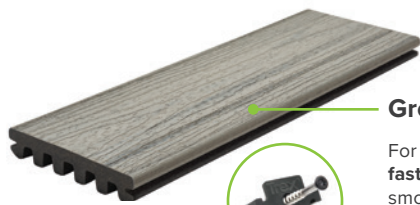

1 CHOOSE A BOARD PROFILE

Grooved edge

For use with our **hidden fasteners** to create a smooth, screw-free deck surface. See page 115.

RECOMMENDED