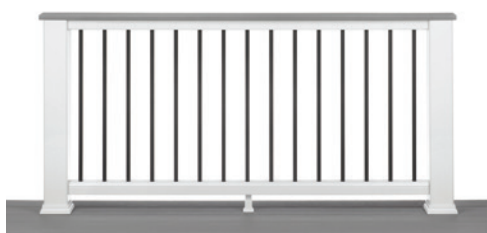

2 SELECT A RAILING LOOK

PG-1