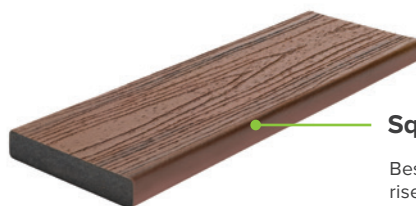

### 1 CHOOSE A BOARD PROFILE

**Grooved edge**

For use with our **hidden fasteners** to create a smooth, screw-free deck surface. See page 115.

**RECOMMENDED**

**Square edge**

Best for borders, stair risers and cocktail rail applications.