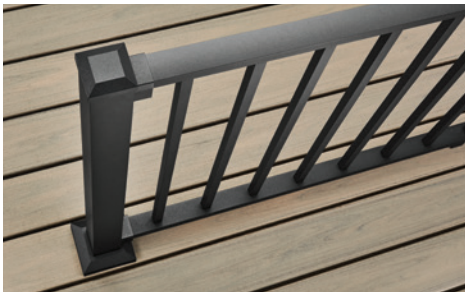

BC-3

Transcend Lineage Decking: Biscayne

Signature Railing: Charcoal Black aluminum posts, rails and square balusters