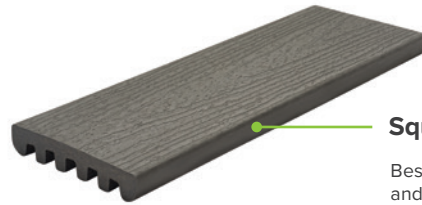

## 1 CHOOSE A BOARD PROFILE

**Grooved edge**

For use with our **hidden fasteners** to create a smooth, screw-free deck surface. See page 115.

**RECOMMENDED**

**Square edge**

Best for borders and stair risers.