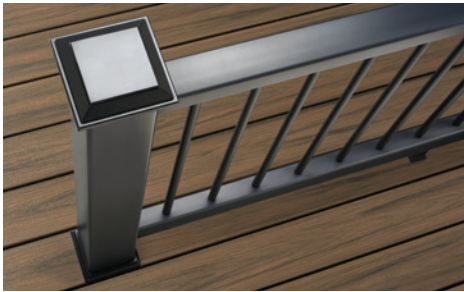

TOASTED SAND

On-shelf in select stores

Trex Enhance® Naturals

TS-6

Enhance Naturals Decking: Toasted Sand

Enhance Railing: Charcoal Black composite posts and rails with round aluminum balusters in Charcoal Black

TOASTED SAND DECK BOARD PROFILES

	Dimensions	Lowe's Stock Item #	Description
1-in x 6-in Decking, Square Edge	1 x 6 x 8'	1217537	.94-in x 5.5-in x 8-ft Square Enhance Toasted Sand (on-shelf in select stores)
1-in x 6-in Decking, Grooved Edge	1 x 6 x 12'	1217538	.94-in x 5.5-in x 12-ft Grooved Enhance Toasted Sand (on-shelf in select stores)
	1 x 6 x 16'	1217539	.94-in x 5.5-in x 16-ft Grooved Enhance Toasted Sand (on-shelf in select stores)

TREX HIDEAWAY® HIDDEN FASTENING SYSTEM & ACCESSORIES

Lowe's Stock Item #	Description
750452	Trex Hideaway Universal Fastener Box Includes 90 fasteners and 4 starter clips (on-shelf in select stores). Contents cover 50 sq. ft. of decking.
1438102	Trex Hideaway Universal Fastener Bucket Includes 360 fasteners and 16 starter clips (on-shelf in select stores). Contents cover 200 sq. ft. of decking.
4911355	Trex Universal Fastener Installation Tool
1151617	Trex Protect 1 5/8-in Butyl Joist Tape
1151618	Trex Protect 3 1/8-in Butyl Beam Tape

RAILING

	Railing Style Step	Lowe's Stock Item #	Description	1 required per section (unless otherwise noted)
6-ft x 36-in Horizontal Rail	Step 1	119549	4.45-in x 4.45-in x 48-in Post Sleeve – Charcoal Black (Fits over a 4x4 pressure treated post)	
	Step 2A	117058	4.55-in x 4.55-in Post Sleeve Flat Cap – Charcoal Black	1 required per post
	Step 2B	118788	4.55-in x 4.55-in Post Sleeve Skirt – Charcoal Black	1 required per post
	Steps 3, 4 & 5	735744	72-in x 36-in Trex Enhance Rail Kit w. Round Aluminum Balusters – Horizontal – Charcoal Black	
6-ft x 36-in Stair Rail	Step 1	119549	4.45-in x 4.45-in x 48-in Post Sleeve – Charcoal Black (Fits over a 4x4 pressure treated post)	
	Step 2A	117058	4.55-in x 4.55-in Post Sleeve Flat Cap – Charcoal Black	1 required per post
	Step 2B	118788	4.55-in x 4.55-in Post Sleeve Skirt – Charcoal Black	1 required per post
	Steps 3, 4 & 5	735745	72-in x 36-in Trex Enhance Rail Kit w. Round Aluminum Balusters – Stair – Charcoal Black	
Accessories	Accessory	735748	Trex Enhance Rail Hardware Kit – Horizontal	Additional hardware for cut railing sections

Enhance Railing is not compatible with cocktail rail applications.