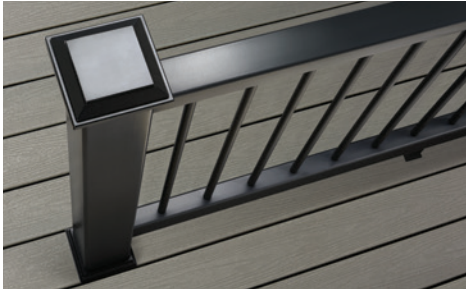

CLAM SHELL

On-shelf in select stores

Trex Enhance® Basics

CS-2

Enhance Basics Decking: Clam Shell

Enhance Railing: Charcoal Black composite posts and rails with round aluminum balusters in Charcoal Black

CLAM SHELL DECK BOARD PROFILES

	Dimensions	Lowe's Stock Item #	Description
1-in x 6-in Decking, Square Edge	1 x 6 x 8'	1217528	.94-in x 5.5-in x 8-ft Square Enhance Clam Shell (on-shelf in select stores)
1-in x 6-in Decking, Grooved Edge	1 x 6 x 12'	1217529	.94-in x 5.5-in x 12-ft Grooved Enhance Clam Shell (on-shelf in select stores)
	1 x 6 x 16'	1217530	.94-in x 5.5-in x 16-ft Grooved Enhance Clam Shell (on-shelf in select stores)

TREX HIDEAWAY® HIDDEN FASTENING SYSTEM & ACCESSORIES

Lowe's Stock Item #	Description
750452	Trex Hideaway Universal Fastener Box Includes 90 fasteners and 4 starter clips (on-shelf in select stores). Contents cover 50 sq. ft. of decking.
1438102	Trex Hideaway Universal Fastener Bucket Includes 360 fasteners and 16 starter clips (on-shelf in select stores). Contents cover 200 sq. ft. of decking.
4911355	Trex Universal Fastener Installation Tool
1151617	Trex Protect 1 5/8-in Butyl Joist Tape
1151618	Trex Protect 3 1/8-in Butyl Beam Tape

RAILING

	Railing Style Step	Lowe's Stock Item #	Description	1 required per section (unless otherwise noted)
6-ft x 36-in Horizontal Rail	Step 1	119549	4.45-in x 4.45-in x 48-in Post Sleeve – Charcoal Black (Fits over a 4x4 pressure treated post)	
	Step 2A	117058	4.55-in x 4.55-in Post Sleeve Flat Cap – Charcoal Black	1 required per post
	Step 2B	118788	4.55-in x 4.55-in Post Sleeve Skirt – Charcoal Black	1 required per post
	Steps 3, 4 & 5	735744	72-in x 36-in Trex Enhance Rail Kit w. Round Aluminum Balusters – Horizontal – Charcoal Black	
6-ft x 36-in Stair Rail	Step 1	119549	4.45-in x 4.45-in x 48-in Post Sleeve – Charcoal Black (Fits over a 4x4 pressure treated post)	
	Step 2A	117058	4.55-in x 4.55-in Post Sleeve Flat Cap – Charcoal Black	1 required per post
	Step 2B	118788	4.55-in x 4.55-in Post Sleeve Skirt – Charcoal Black	1 required per post
	Steps 3, 4 & 5	735744	72-in x 36-in Trex Enhance Rail Kit w. Round Aluminum Balusters – Stair – Charcoal Black	
Accessories	Accessory	735748	Trex Enhance Rail Hardware Kit – Horizontal	Additional hardware for cut railing sections

Enhance Railing is not compatible with cocktail rail applications.