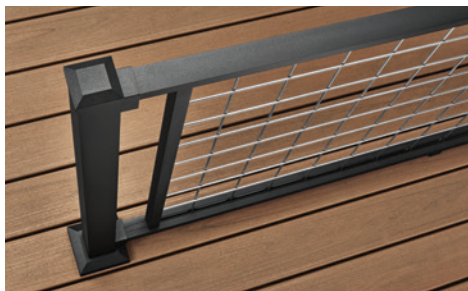

JA-3

Transcend Lineage Decking: Jasper

Signature Railing: Charcoal Black aluminum posts and rails with stainless steel mesh infill