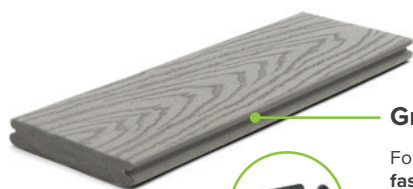

1 CHOOSE A BOARD PROFILE

Grooved edge

For use with our **hidden fasteners** to create a smooth, screw-free deck surface. See page 115.

RECOMMENDED