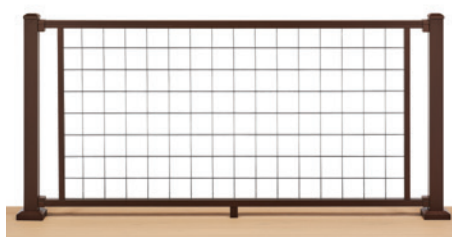

CARMEL

Trex Transcend® Lineage™

1 CHOOSE A BOARD PROFILE

For use with our **hidden fasteners** to create a smooth, screw-free deck surface. See page 115.

RECOMMENDED

Best for borders, stair risers and cocktail rail applications.

CARMEL DECK BOARD PROFILES

	Dimensions	Lowe's SOS Item# (by the piece)	Lowe's SOS Model ID# (by the piece)	Lowe's SOS Item# (by the bundle: 56/Bundle)	Lowe's SOS Model ID# (by the bundle: 56/Bundle)	Description
1-in x 6-in Decking, Square Edge	1 x 6 x 16'	5336279	CL010616TLS01	5336280	CL010616TLS48	.94-in x 5.5-in x 16-ft Square Transcend Carmel
	1 x 6 x 20'	5336281	CL010620TLS01	5336282	CL010620TLS48	.94-in x 5.5-in x 20-ft Square Transcend Carmel
1-in x 6-in Decking, Grooved Edge	1 x 6 x 12'	5336287	CL010612TLG01	5336288	CL010612TLG48	.94-in x 5.5-in x 12-ft Grooved Transcend Carmel
	1 x 6 x 16'	5336289	CL010616TLG01	5336290	CL010616TLG48	.94-in x 5.5-in x 16-ft Grooved Transcend Carmel
	1 x 6 x 20'	5336291	CL010620TLG01	5336292	CL010620TLG48	.94-in x 5.5-in x 20-ft Grooved Transcend Carmel
Fascia	1 x 8 x 12'	5336275	CL010812TLS01	-	-	.56-in x 7.25-in x 12-ft Transcend Fascia Carmel
	1 x 12 x 12'	5336276	CL011212TLS01	-	-	.56-in x 11.375-in x 12-ft Transcend Fascia Carmel

2 SELECT A RAILING LOOK

CL-2