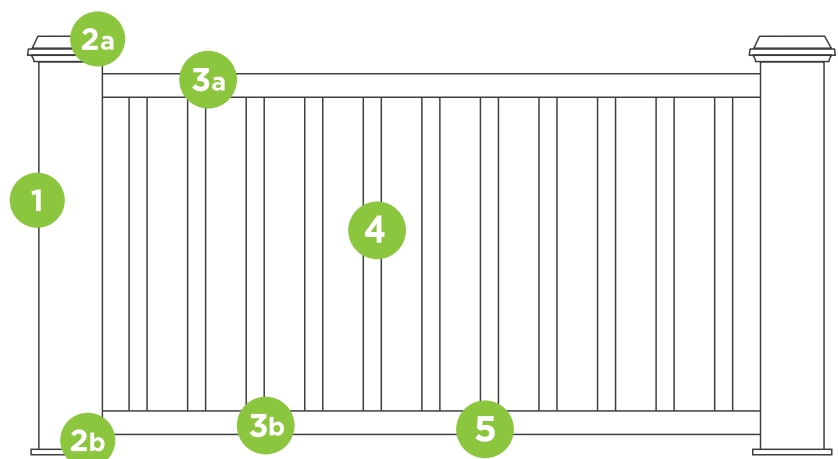

- 1 POST
- 2a POST CAP
- 2b POST SKIRT
- 3a TOP RAIL
- 3b BOTTOM RAIL
- 4 BALUSTERS OR INFILL
- 5 ACCESSORY INFILL KIT