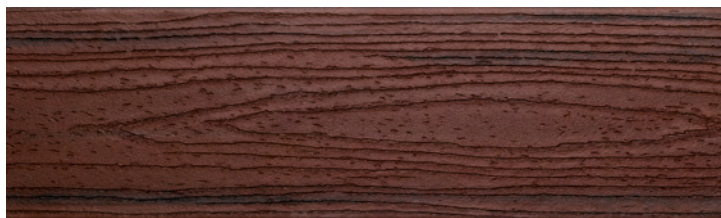

LAVA ROCK

Trex Transcend® Tropicals