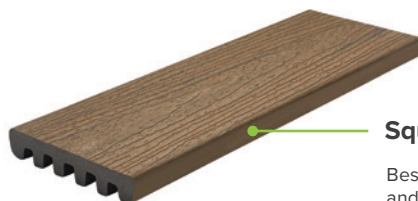

### 1 CHOOSE A BOARD PROFILE

**Grooved edge**

For use with our **hidden fasteners** to create a smooth, screw-free deck surface. See page 115.

RECOMMENDED

**Square edge**

Best for borders and stair risers.