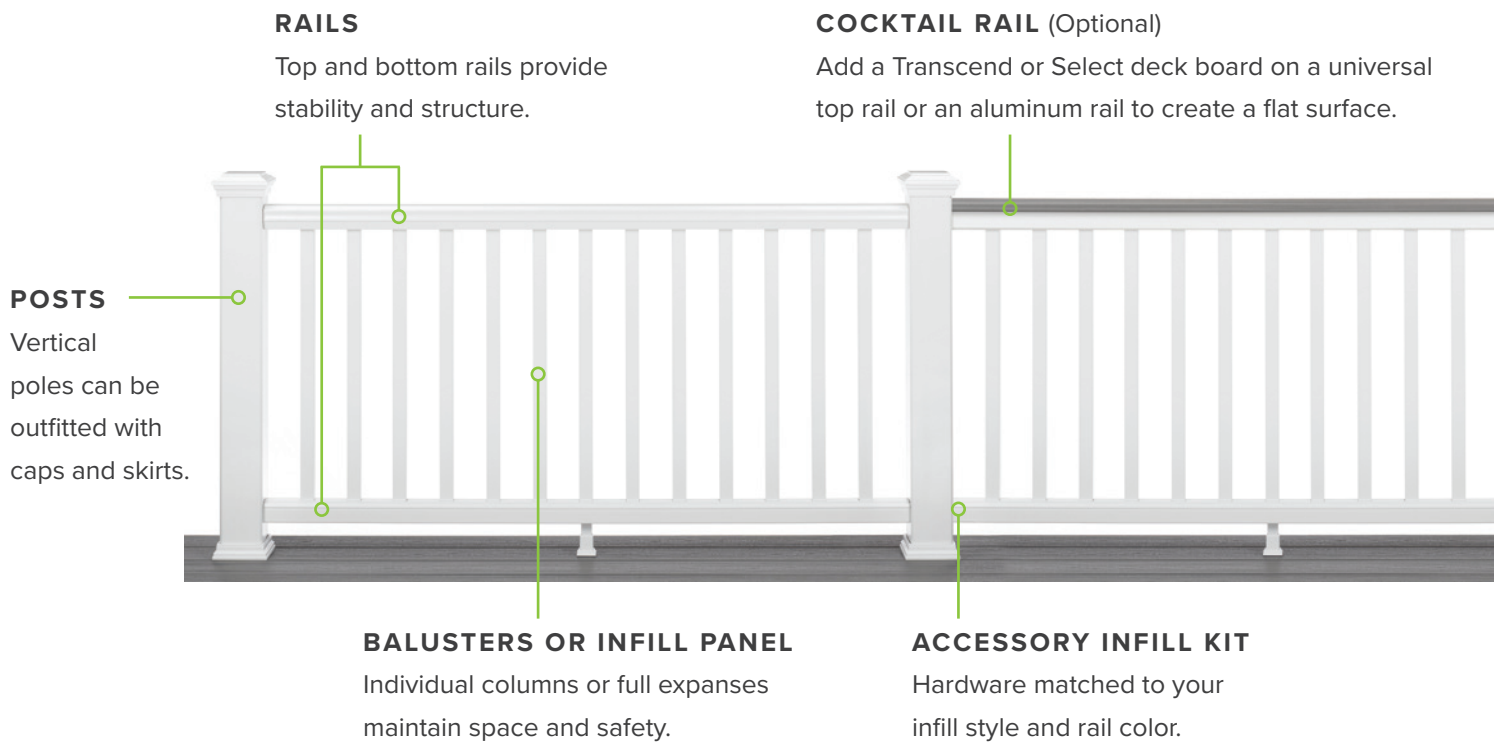

COMPONENTS OF A RAILING SECTION

There are several key components of a railing section that help you lean into the view. Refer to the diagrams below to get a sense of what's what.